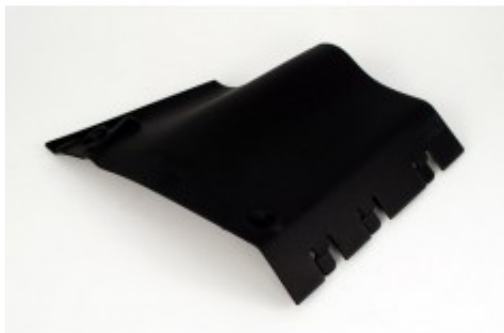

VE Infill Panel

Short Description

VE Infill Panel

Description

This VE Infill Panel is utilised to fill the ugly gap left after removal of the factory airbox in favour of an aftermarket OTR style intake.